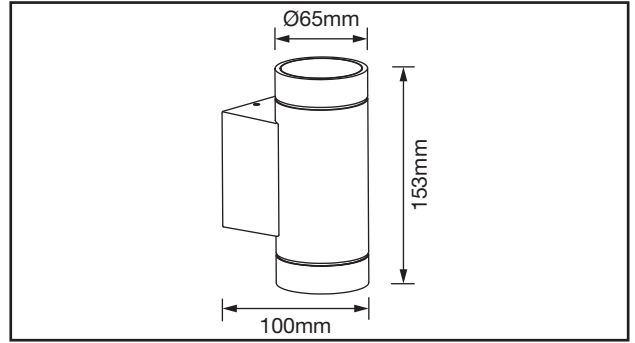

## AWL GU/\*\*/022

Bi-Directional GU10 Wall Light

### PRODUCT FEATURES

- IP65 Rating
- Cast Aluminium Wall Bracket
- 20mm Jumbo Grommets
- Easy Installation

### TECHNICAL SPECIFICATIONS

PRODUCT CODE	AWL GU/**/022
Max Wattage	2x 35W GU10 Max.
Lamp Holder	GU10*
Lamp Body Material	Aluminium
Operating Temperature	-20°C~+40°C
Ingress Protection	IP65

**Brushed Aluminium**  
AWL GU/AL/022